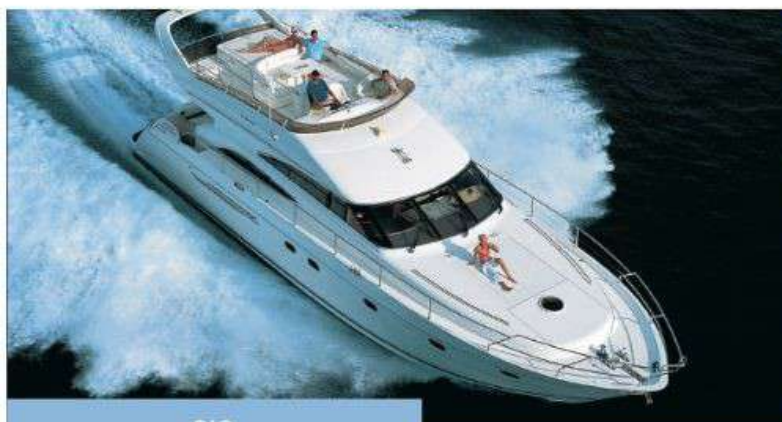

PRINCESS 61
M/Y MONA

CAPACITY: 25 people / человек